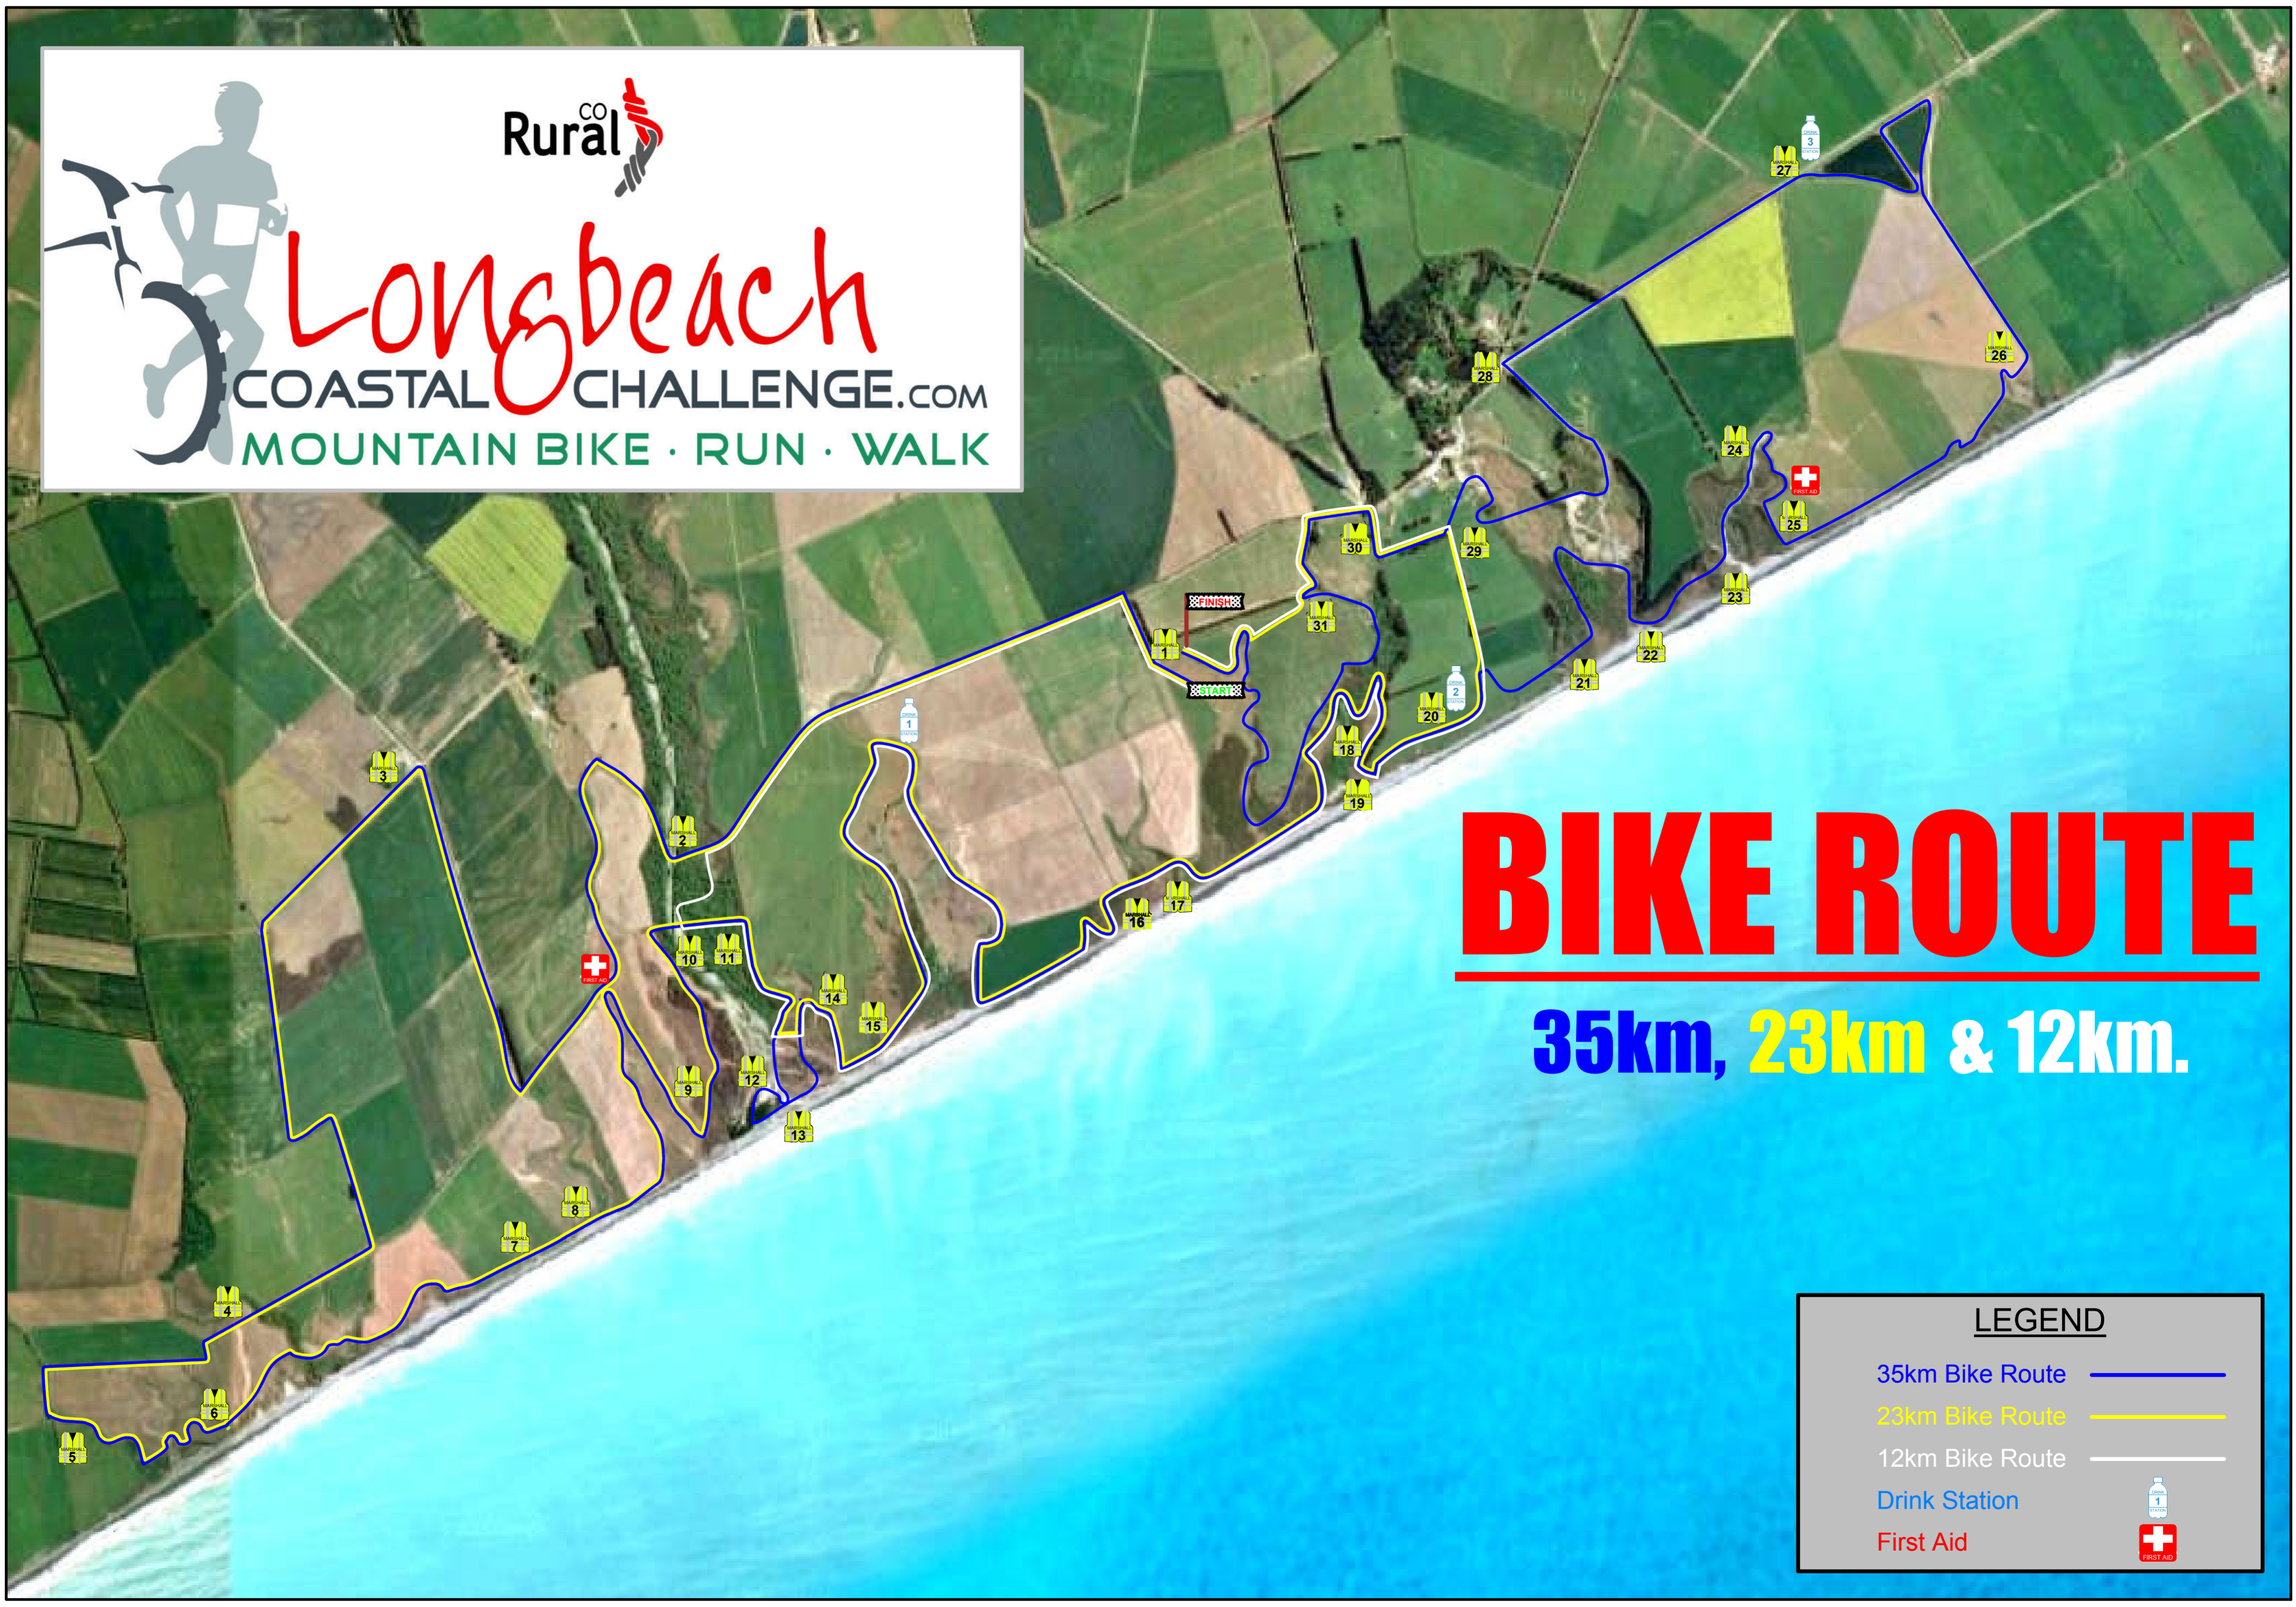

Longbeach
COASTAL CHALLENGE.COM
MOUNTAIN BIKE · RUN · WALK

BIKE ROUTE

35km, 23km & 12km.

LEGEND

35km Bike Route 

23km Bike Route 

12km Bike Route 

Drink Station 